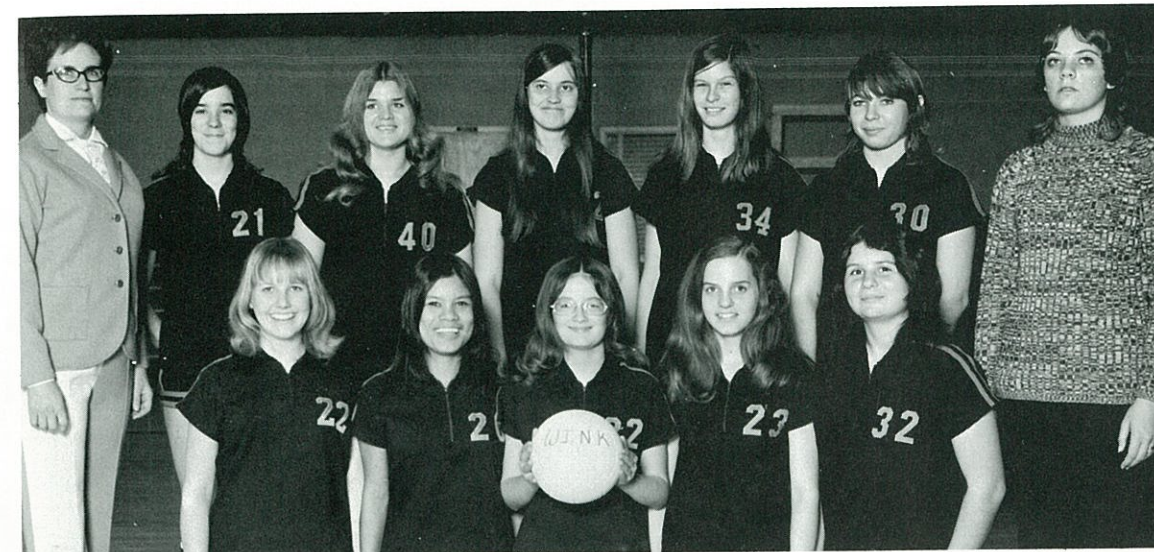

Volleyball . . . State in '72 . . .

Front Row: Dena Spear, Eva Wolf, Karen Howard, Mozelle Jones. Back Row: Coach Judy Sledge, Donna Negley, Debra Fraser, Janet McGuire, Terry Bolf, Debbie Rives, Manager.

Making It in '73

B-TEAM: Front Row: Debbie Carson, Amelia Hernandez, Phyllis Frazier, Dana Dudley, Betty Stodgehill. Back Row: Coach Judy Sledge, Devora Winn, Elizabeth Oliver, Cindy Elliott, Cindy Clearman, LaDonna Floyd, Manager Lucretia Higgins.