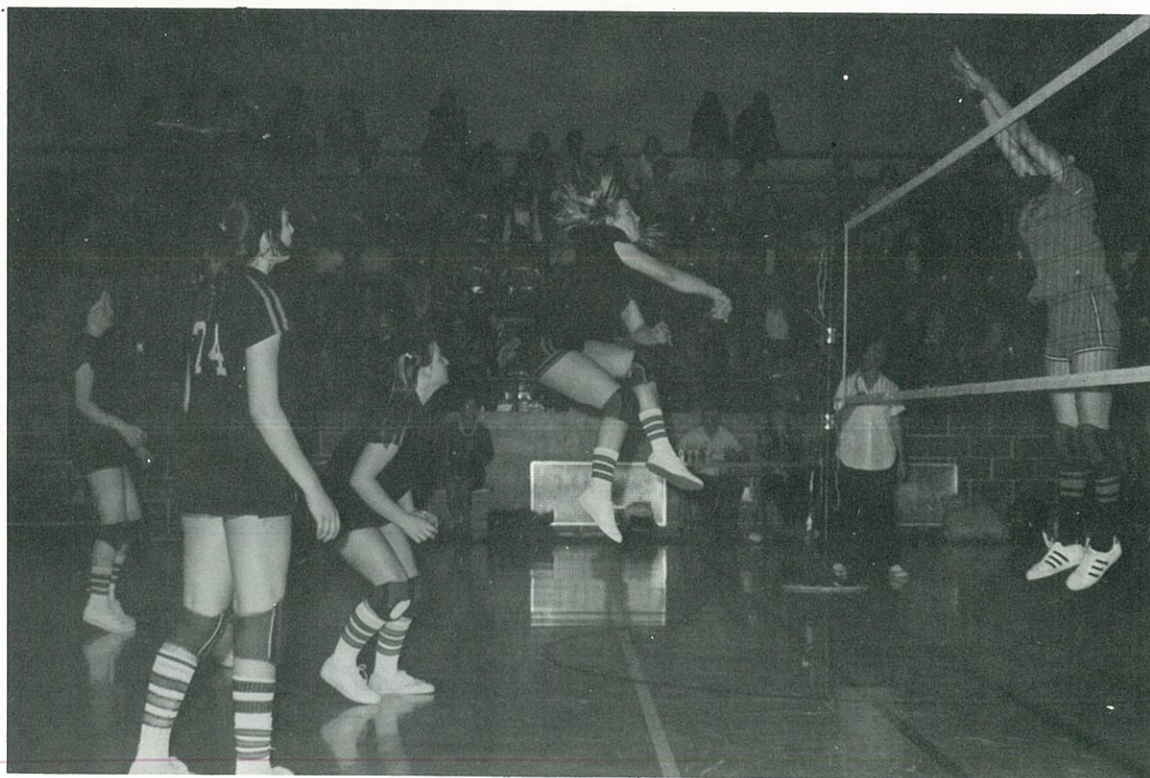

Volleyball . . . State in '72 . . .

Front Row: Dena Spear, Eva Wolf, Karen Howard, Mozelle Jones. Back Row: Coach Judy Sledge, Donna Negley, Debra Fraser, Janet McGuire, Terry Bolf, Debbie Rives, Manager.

Making It in '73

B-TEAM: Front Row: Debbie Carson, Amelia Hernandez, Phyllis Frazier, Dana Dudley, Betty Stodgehill. Back Row: Coach Judy Sledge, Devora Winn, Elizabeth Oliver, Cindy Elliott, Cindy Clearman, LaDonna Floyd, Manager Lucretia Higgins.