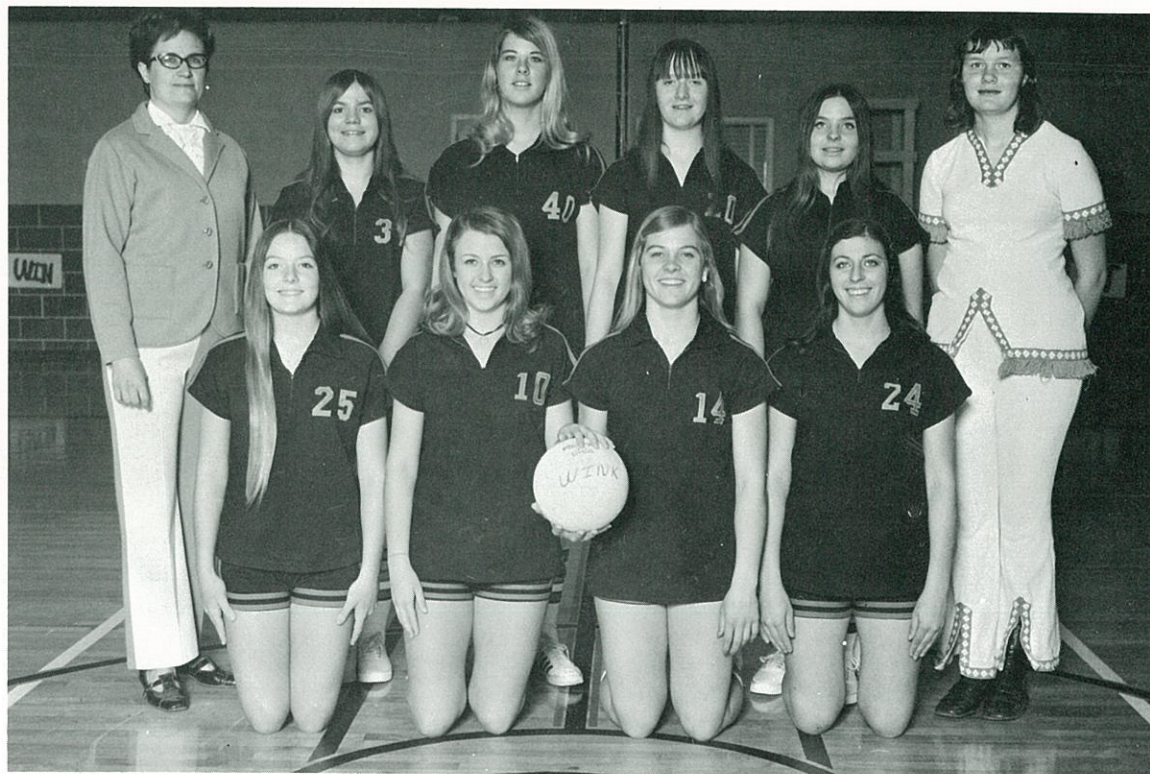

Volleyball . . . State in '72 . . .

Front Row: Dena Spear, Eva Wolf, Karen Howard, Mozelle Jones. Back Row: Coach Judy Sledge, Donna Negley, Debra Fraser, Janet McGuire, Terry Bolf, Debbie Rives, Manager.

Making It in '73

B-TEAM: Front Row: Debbie Carson, Amelia Hernandez, Phyllis Frazier, Dana Dudley, Betty Stodgehill. Back Row: Coach Judy Sledge, Devora Winn, Elizabeth Oliver, Cindy Elliott, Cindy Clearman, LaDonna Floyd, Manager Lucretia Higgins.